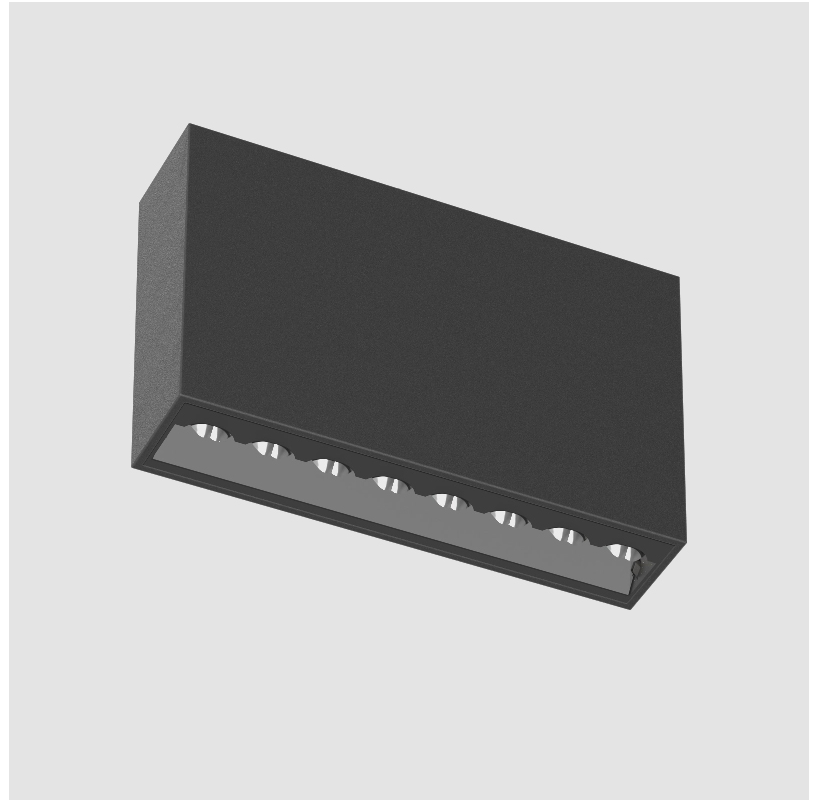

PROJECT	_____
TYPE	_____
SPECIFIER	_____
QUANTITY	_____
DATE	_____

MAGIQ HOLLOW WALLWASH SURFACE

A3D187-

base number Color Finish Finishes
 Temperature Options (Diamond)

- To build a product code in our configurator select the specify button on the base model # product page
- To build a manual product code on this datasheet choose from the options listed below in blue font and add the suffix to the base model #

GENERAL

Series: Magiq Hollow Wallwash
 Subseries: Magiq Hollow Wallwash
 Brand: Prolicht
 Division: Architectural
 Mounting Type: Surface
 Mounting Location: Ceiling
 Subcategory: Wallwash

PHYSICAL

Shape: Rectangle
 Length (mm): 174
 Length (in): 6 ⁷/₈
 Width (mm): 42
 Width (in): 1 ⁵/₈
 Height (mm): 109
 Height (in): 4 ⁵/₁₆
 Light Distribution: Direct
 Fixture Finish: SSR / BKV / CWI / CRY / HAB / UFT / ITA / RUA / FTG / MYG / LOD / PUS / FRO / FUP / KIA / POP / BLS / SPG / MEY / GOH / GUM / CHC / COM / ABZ / JAG / OBR / MOS / ROR
 Holder Finish: WHI / BLK
 Fixture Material: Aluminum Die Cast

OPTICAL

Adjustability: Fixed

RATINGS AND CERTIFICATIONS

Certified By: Certified for North American Standards
 IP rating: IP20

MAGIQ HOLLOW WALLWASH SURFACE

A3D187-

PROJECT

TYPE

GENERAL

Series: Magiq Hollow Wallwash
 Subseries: Magiq Hollow Wallwash
 Brand: Prolicht
 Division: Architectural
 Mounting Type: Surface
 Mounting Location: Ceiling
 Subcategory: Wallwash

PHYSICAL

Shape: Rectangle
 Length (mm): 174
 Length (in): 6 7/8
 Width (mm): 42
 Width (in): 1 5/8
 Height (mm): 109
 Height (in): 4 5/16
 Light Distribution: Direct
 Fixture Finish: SSR / BKV / CWI / CRY / HAB / UFT / ITA / RUA / FTG / MYG / LOD / PUS / FRO / FUP / KIA / POP / BLS / SPG / MEY / GOH / GUM / CHC / COM / ABZ / JAG / OBR / MOS / ROR
 Holder Finish: WHI / BLK
 Accent Finish: SSR / BKV / CWI / CRY / HAB / LAG / UFT / ITA / RUA / RUR / MIC / FTG / MYG / TWT / LOD / PUS / FRO / FUP / KIA / POP / BLS / SPG / MEY / GOH / GUM / CHC / COM / ABZ / JAG
 Fixture Material: Aluminum Die Cast