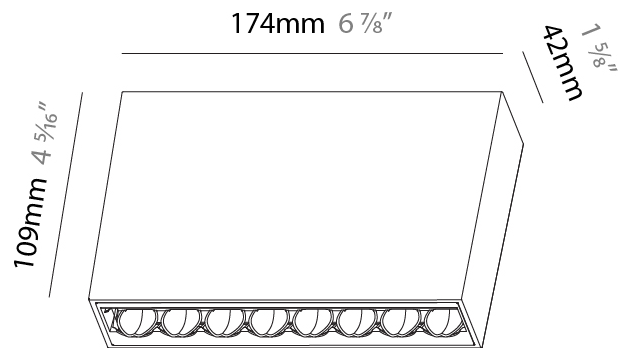

GENERAL

Series: Magiq Hollow Wallwash
Subseries: Magiq Hollow Wallwash
Brand: Prolicht
Division: Architectural
Mounting Type: Surface
Mounting Location: Ceiling
Subcategory: Wallwash

PHYSICAL

Shape: Rectangle
Length (mm): 174
Length (in): 6 7/8
Width (mm): 42
Width (in): 1 5/8
Height (mm): 109
Height (in): 4 5/16
Light Distribution: Direct
Fixture Finish: SSR / BKV / CWI / CRY / HAB / UFT / ITA / RUA / FTG / MYG / LOD / PUS / FRO / FUP / KIA / POP / BLS / SPG / MEY / GOH / GUM / CHC / COM / ABZ / JAG / OBR / MOS / ROR
Holder Finish: WHI / BLK
Accent Finish: SSR / BKV / CWI / CRY / HAB / LAG / UFT / ITA / RUA / RUR / MIC / FTG / MYG / TWT / LOD / PUS / FRO / FUP / KIA / POP / BLS / SPG / MEY / GOH / GUM / CHC / COM / ABZ / JAG
Fixture Material: Aluminum Die Cast

ELECTRICAL

Lamp Type: LED (Zhaga Standard)
Input Wattage (W): 19
Total Output Wattage (W): 17.3
Dimming: Tri-Mode (Non-Dimming and Phase Dimming (120Vac only) and 0-10V Dimming)
Driver Included: Yes
Driver Location: Integrated
Driver Type: Constant Current - Universal
Driver Class: Class 1
Input Voltage (V): 120 - 277
Constant Current (MA): 700mA

LED

Number of LEDs: 4
Color Temperature (°K): 2700 / 3000 / 3500 / 4000
Max. Delivered Lumen (lm): 1270 / 1270 / 1513 / 1544
Nominal Lumen (lm): 1492 / 1492 / 1778 / 1814
CRI: >90 CRI
Efficiency (%): 80
Lamp Life (hrs): 50000

OPTICAL

Adjustability: Fixed

RATINGS AND CERTIFICATIONS

Certified By: Certified for North American Standards
IP rating: IP20